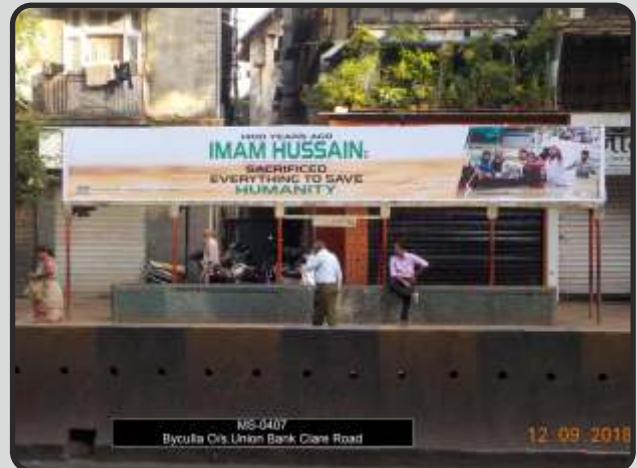

MUHARRAM CAMPAIGN 2018

06

THE MESSAGE OF IMAM HUSSAIN (AS) DISPLAYED ON BUS SHELTERS TOP & BACK PANELS

07

BUS SHELTERS

DISPLAY PANELS

- MS-0227 Bhendi Bazar / Rahimatulla RdO/s Yakub bldg & DCB Atm - Johar Chowk
- MS-0228 Bhendi Bazar / Rahimatulla RdO/s Pitalwala bldg & Metro optical - Johar Chowk
- MS-0380 Mumbai Central / J.Boman Behram Marg Near Maharashtra College - Alexandra Cinema
- MS-0407 Byculla / O/s. Union Bank Clare Road; Womens jail; HP petrol pump - A. H. Ansari Chowk
- MS-0466 Mazgaon / Balwantsing Road Opp. Dhamjiboi Ice factory - Maharana Pratap Chowk
- MS-0432 Jogeshwari / Opp. Jojeshwari Railway Station S. V. Road - Jogeshwar West