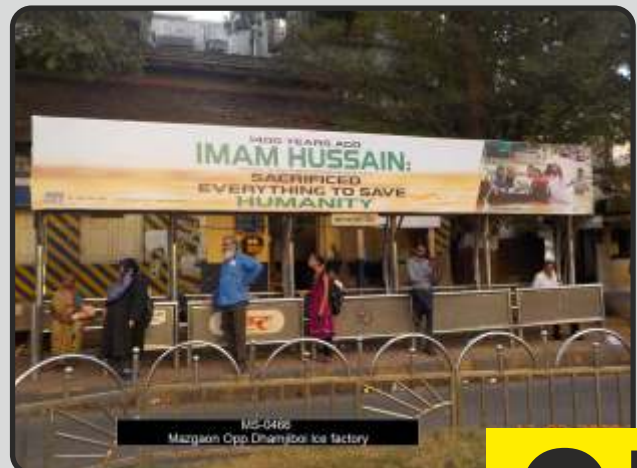

MUHARRAM CAMPAIGN 2018

06

THE MESSAGE OF IMAM HUSSAIN (AS) DISPLAYED ON BUS SHELTERS TOP & BACK PANELS

07

BUS SHELTERS

DISPLAY PANELS

- MS-0227 Bhendi Bazar / Rahimatulla RdO/s Yakub bldg & DCB Atm - Johar Chowk
- MS-0228 Bhendi Bazar / Rahimatulla RdO/s Pitalwala bldg & Metro optical - Johar Chowk
- MS-0380 Mumbai Central / J.Boman Behram Marg Near Maharashtra College - Alexandra Cinema
- MS-0407 Byculla / O/s. Union Bank Clare Road; Womens jail; HP petrol pump - A. H. Ansari Chowk
- MS-0466 Mazgaon / Balwantsing Road Opp. Dhamjiboi Ice factory - Maharana Pratap Chowk
- MS-0432 Jogeshwari / Opp. Jojeshwari Railway Station S. V. Road - Jogeshwar West